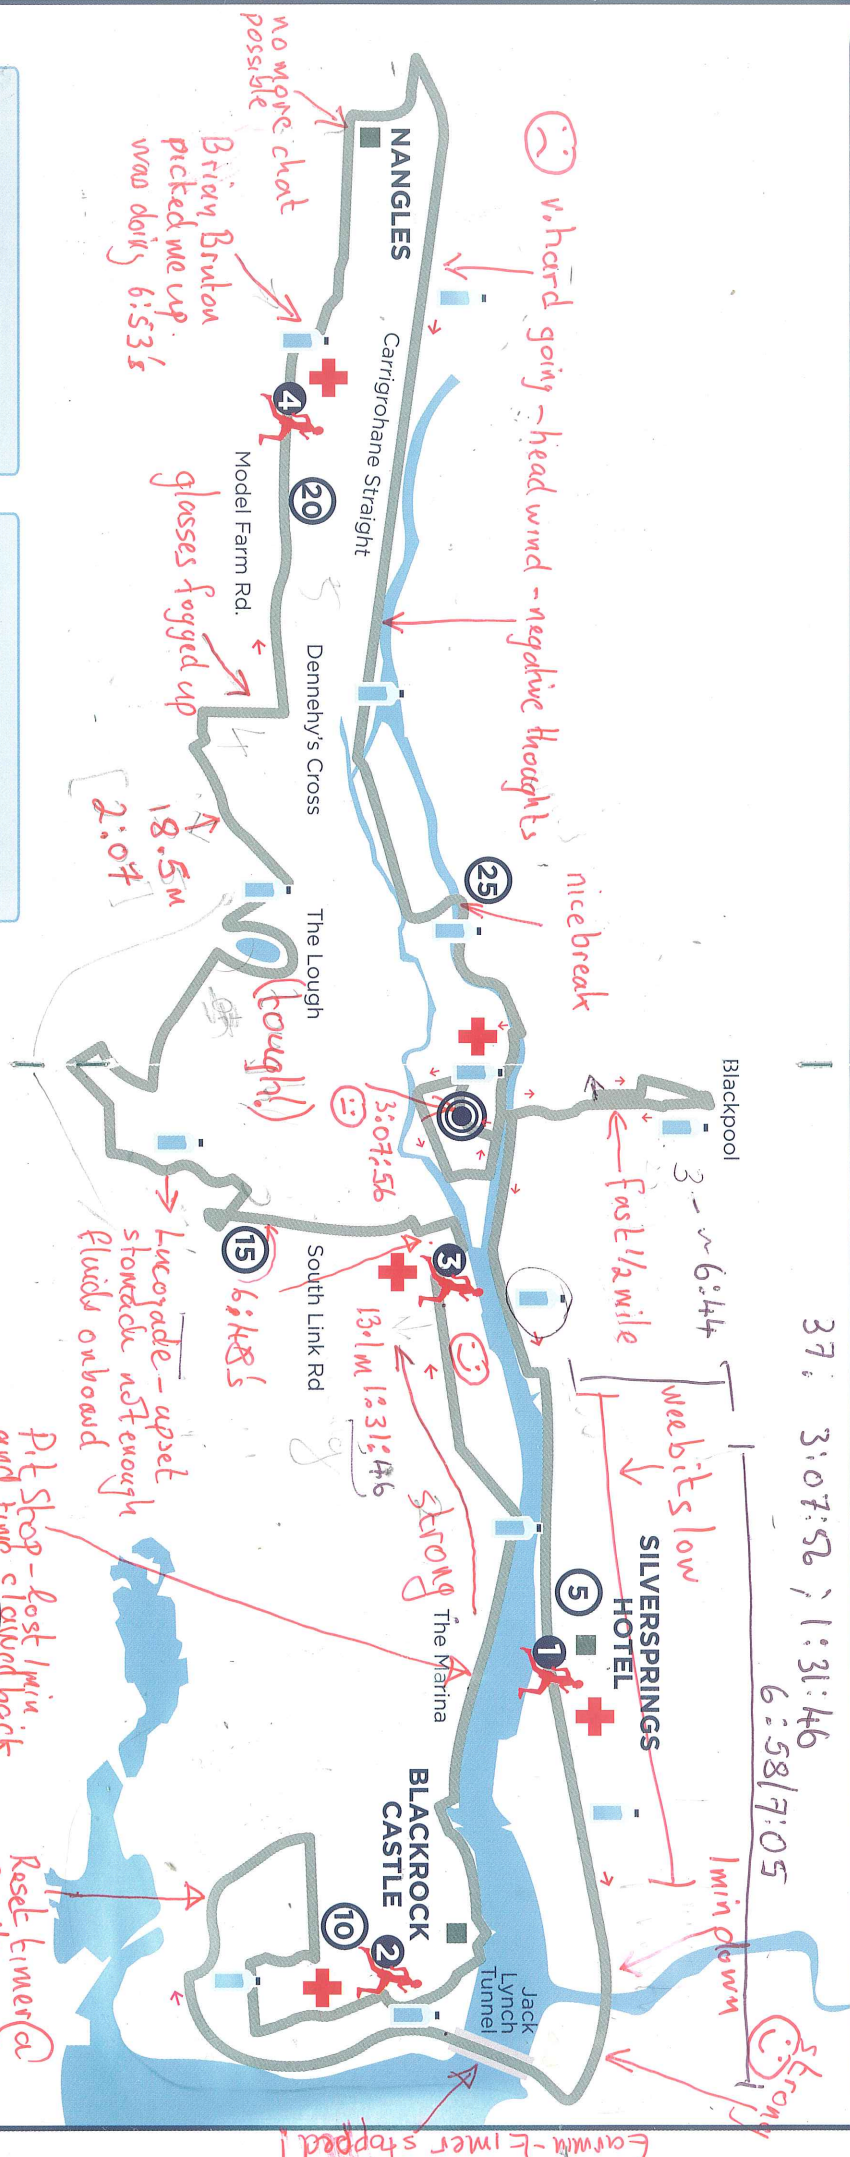

ROUTE MAP

2009

 **START/FINISH**
 **RELAY POINTS**
 **ROUTE DIRECTION**

 **WATERSTATION**
 **MEDICAL POINT**
 **MILE MARKERS**

Special thanks to our sponsor Tipperary Water for providing water for all the athletes.

Bord Gáis Energy
CORK CITY MARATHON

Rosale Limer 8 miles